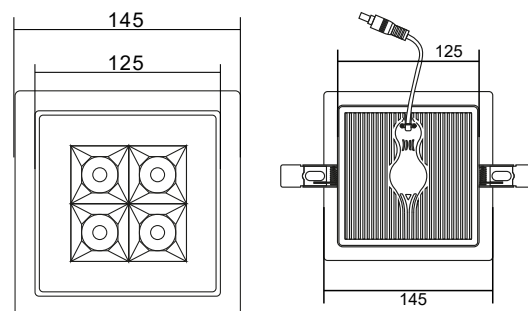

TECHNICAL DATA

**TYPE**

Professional LED for Interior Lighting.

**OPENING/BEAM**

High efficiency Ra>80 LED .

**MATERIAL**

Die-cast aluminum

PRO	CRI ≥ 80	
IP20		60°
85-265V 50/60Hz		30,000h

<b>Model:</b>	Domo Eyes SQ
<b>Format:</b>	Square
<b>Location:</b>	Interior
<b>Wattage:</b>	12W
<b>Materials:</b>	Aluminum
<b>Led Color:</b>	3000K / 4000K / 6500K
<b>Product Dimension:</b>	145*145mm / cut out: 130*130mm
<b>IP Code:</b>	20
<b>Fixation:</b>	Recessed
<b>CRI :</b>	80
<b>Lumen Output:</b>	1000LM
<b>Frequency:</b>	50/60 Hz
<b>Beam Angle:</b>	60°

DIMENSION DRAW

**INDOOR**